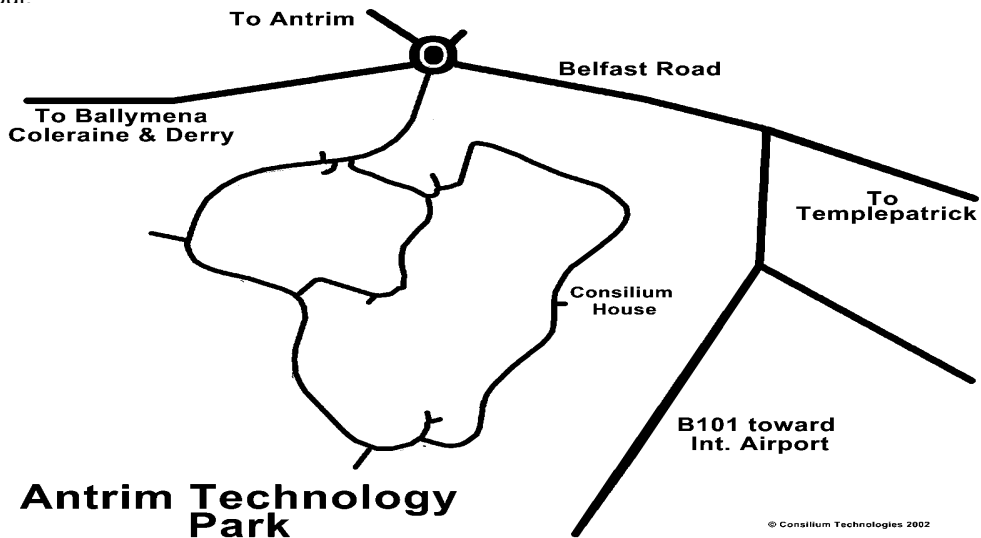

## From Belfast and City Airport via the M2

Exit M2 junction 5 (A57). Turn left onto A57 toward Templepatrick.  
 At first Templepatrick roundabout, take second exit through the village.  
 At second Templepatrick roundabout, take second exit toward Antrim.  
 After four miles, take first left at Technology Park roundabout.

## From Derry via the M22

Exit M22 at junction 2. Follow signs for Airport via Antrim on A26.  
 After four miles, take first exist at mini-roundabout.  
 After one mile and a half, take fourth exit at Technology Park roundabout.

## From M2 and the West

Exist M1 at Junction 5. Follow signs to Antrim (A26).  
 At Nutts Corner roundabout, take second exit to follow sign for Airport/Antrim on A26.  
 At Ballyrobin roundabout, continue straight on to join B101.  
 After passing under railway bridge, turn left for Antrim.  
 Take first exit at Technology Park roundabout.

## From Belfast International Airport

On exiting the airport area, at Ballyrobin roundabout, take first exit to join B101.  
 After passing under railway bridge, turn left for Antrim.  
 Take first exit at Technology Park roundabout.