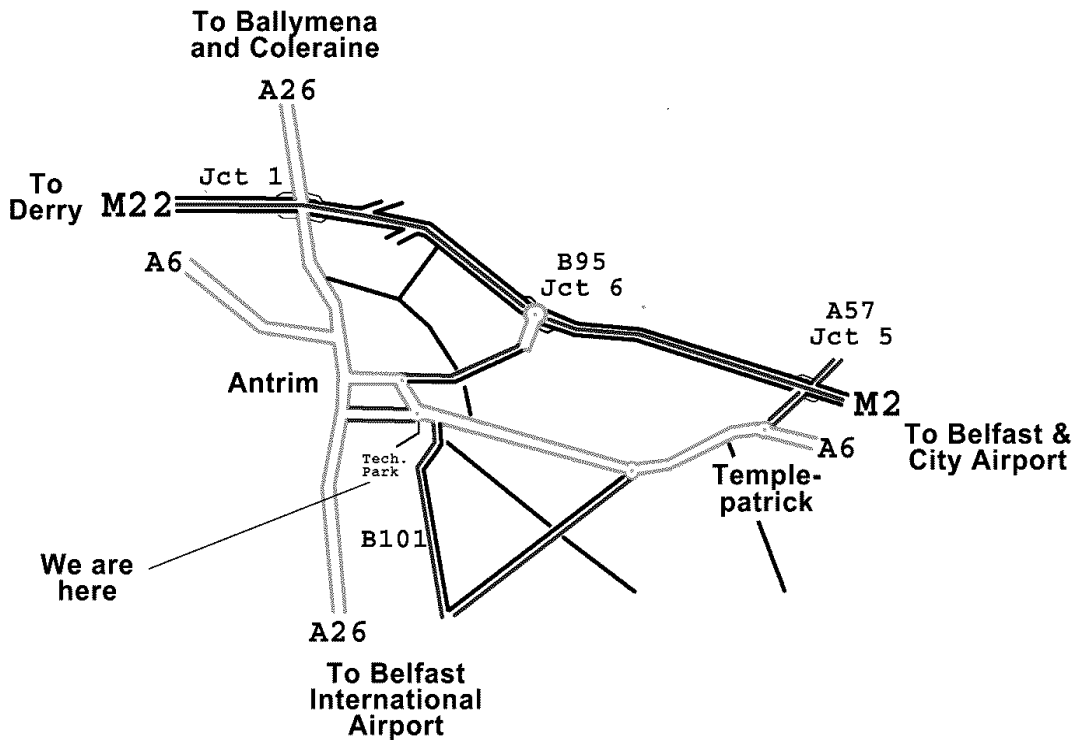

Directions to Consilium House

© Consilium Technologies 2002

From Belfast and City Airport via the M2

Exit M2 junction 5 (A57). Turn left onto A57 toward Templepatrick.
At first Templepatrick roundabout, take second exit through the village.
At second Templepatrick roundabout, take second exit toward Antrim.
After four miles, take first left at Technology Park roundabout.

From Derry via the M22

Exit M22 at junction 2. Follow signs for Airport via Antrim on A26.
After four miles, take first exist at mini-roundabout.
After one mile and a half, take fourth exit at Technology Park roundabout.

From M2 and the West

Exist M1 at Junction 5. Follow signs to Antrim (A26).
At Nutts Corner roundabout, take second exit to follow sign for Airport/Antrim on A26.
At Ballyrobin roundabout, continue straight on to join B101.
After passing under railway bridge, turn left for Antrim.
Take first exit at Technology Park roundabout.

From Belfast International Airport

On exiting the airport area, at Ballyrobin roundabout, take first exit to join B101.
After passing under railway bridge, turn left for Antrim.
Take first exit at Technology Park roundabout.